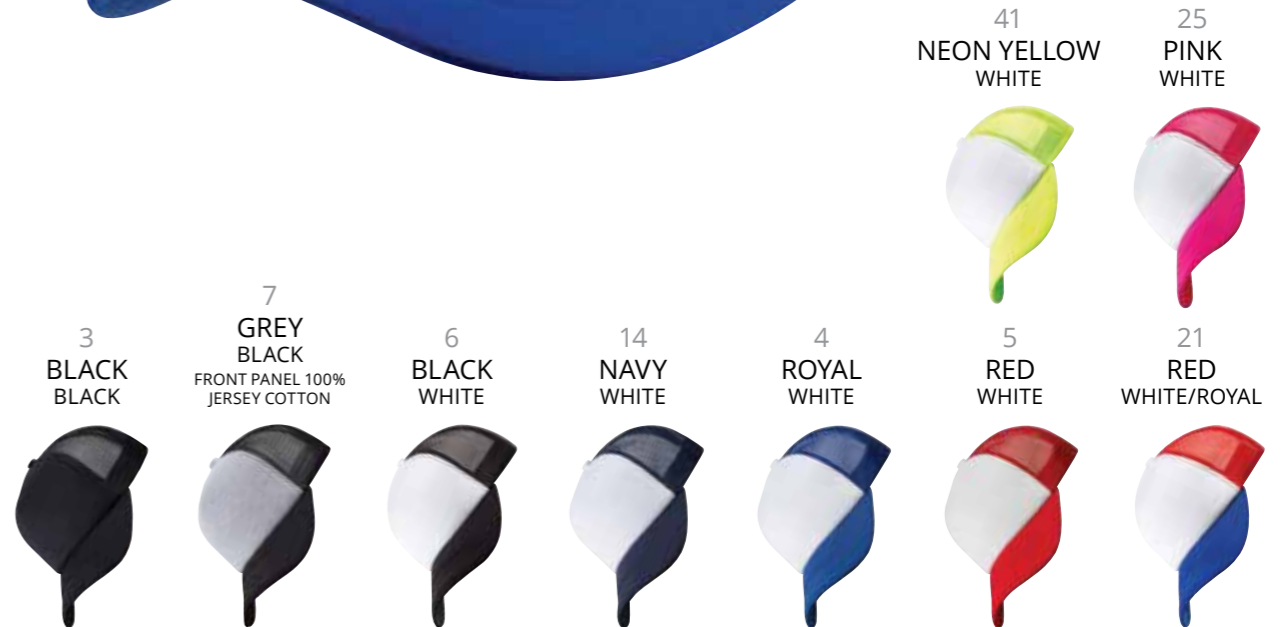

TRUCKER
4019

100% polyester
five panels style
front panel and peak with polyester foam
retro style snapback size adjuster
structured front panels
100% cotton twill sweatband

adult size
one size fits all
box: 200 pcs
inner: 50 pcs

4019
TRUCKER