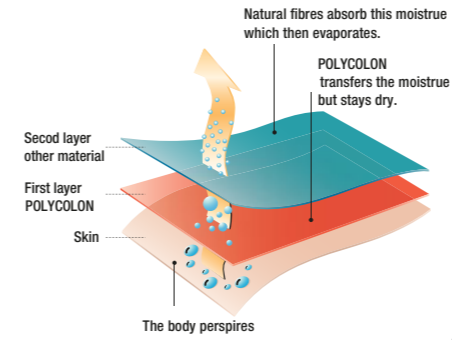

3059

PRESTIGE

100% acrylic
POLYCOLON inside lining
one layer knit

coFEE®

It's dry when it's wet - it's warm when it's cold!

The functional garment for the active sportsman gets rid of uncomfortable moisture from the skin, is light and guarantees highest wearing comfort.

3059

PRESTIGE

100% acrylic

one layer knit

POLYCOLON inside lining