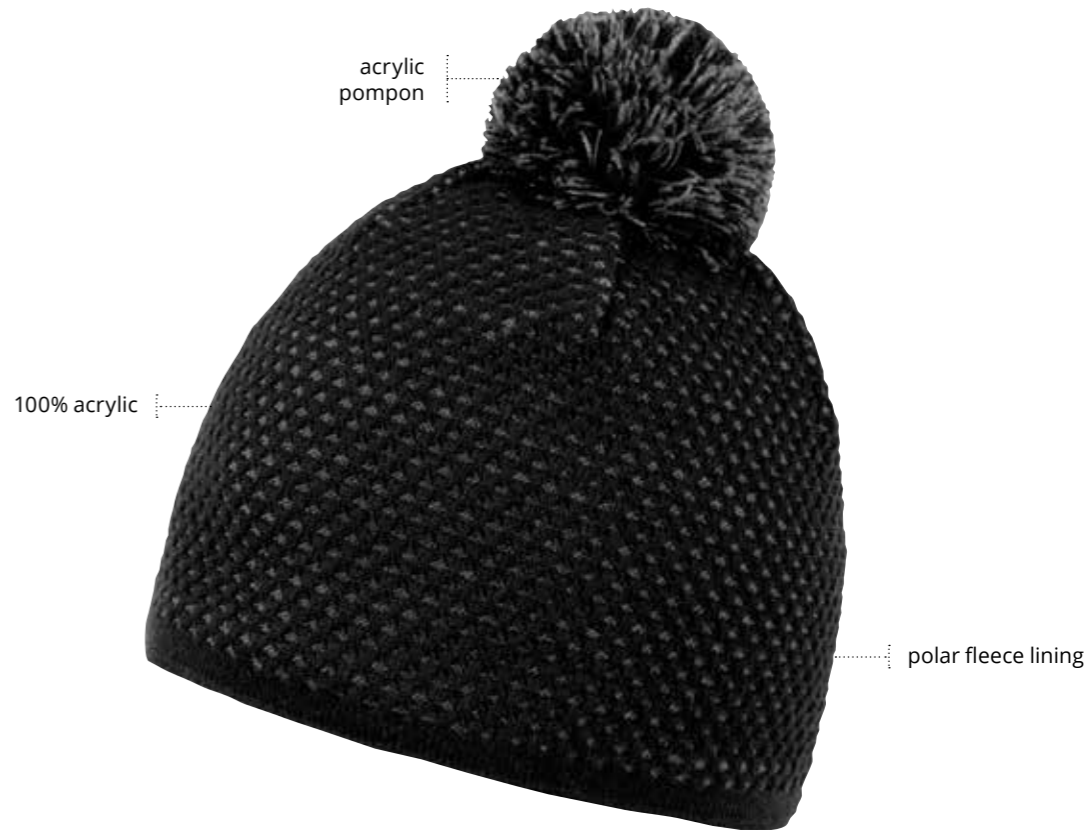

coFEE®

DOTS
3071

100% acrylic
polar fleece lining
acrylic pompon

3071
DOTS

3050

FAVORITE

CAMO
3075

100% acrylic
without fleece lining
with the fold and acrylic pompon