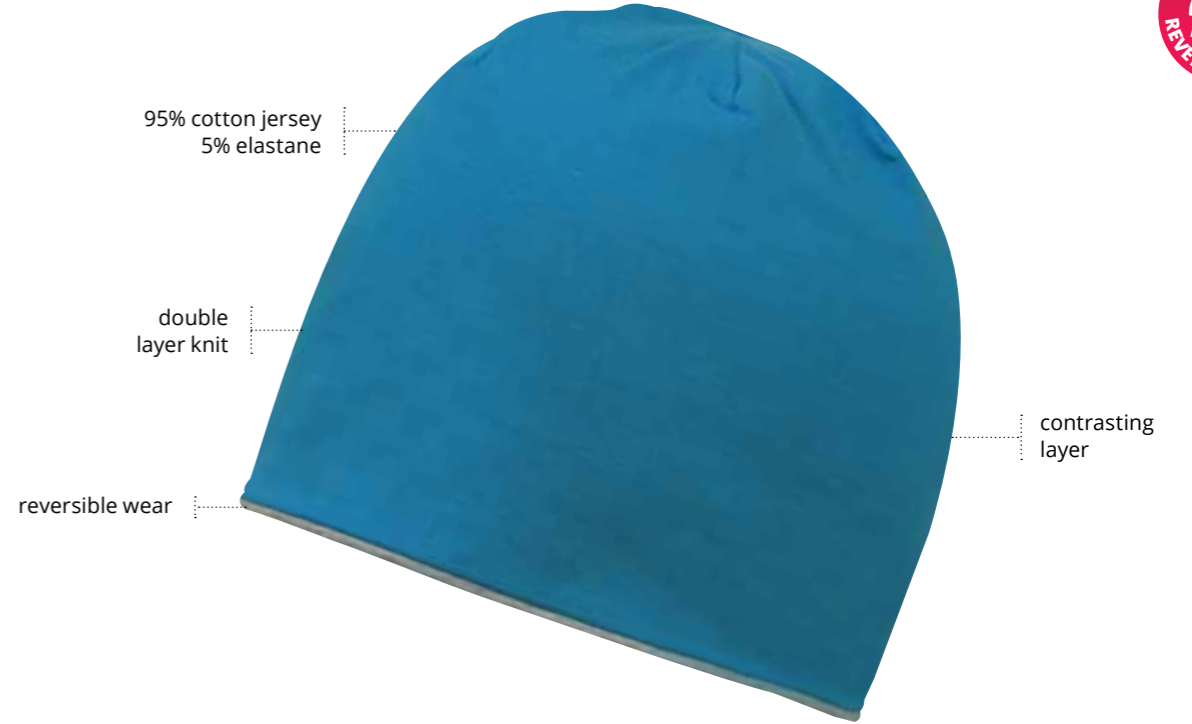

3049

CONTRASTING JERSEY

- 3
  BLACK
  ASH GREY

  OUTSIDE/INSIDE
- 14
  NAVY
  WHITE

  OUTSIDE/INSIDE
- 18
  TURQUOISE
  ASH GREY

  OUTSIDE/INSIDE
- 19
  LIME
  ASH GREY

  OUTSIDE/INSIDE
- 10
  ORANGE
  BLACK

  OUTSIDE/INSIDE